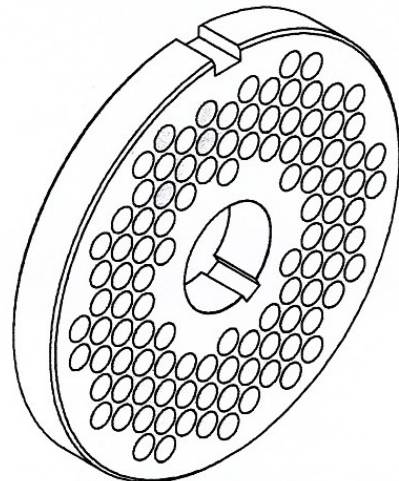

## Rome Replacement Plates for 16" Weiler

### Plate Model # 1663, 3" Threaded Center

Hole Size	OEM Part No.	Rome Part No.
3/32"	107-1142	S103833
1/8"	107-1000	S105867
5/32"	107-1001	S105823
3/16"	107-1002	S104434
1/4"	107-1003	S104692
5/16"	107-1004	S102124
3/8"	107-1005	S106861
7/16"	N/A	S105192
1/2"	107-1006	S104618
5/8"	107-1007	S105301
3/4"	107-1008	S103090
7/8"	107-1009	S103698
1"	107-1010	S104926
1-1/4"	107-1011	S106522
1-1/2"	107-1012	S104207
2"	107-1013	S104638

### Plate Model # 1664, 3-1/4" Keyway Center

Hole Size	OEM Part No.	Rome Part No.
3/32"	107-1014	S103695
1/8"	107-1015	S106645
5/32"	107-1031	S106230
3/16"	107-1016	S102875
1/4"	107-1017	S105932
5/16"	107-1018	S103950
3/8"	107-1019	S103434
7/16"	N/A	S105906
1/2"	107-1020	S104531
5/8"	107-1021	S103877
3/4"	107-1022	S104349
1"	107-1023	S107134
1-1/4"	107-1024	S105668
1-1/2"	107-1025	S104465
2"	107-1026	S104870
2-1/2"	107-1027	S106773
3"	107-1028	S102514