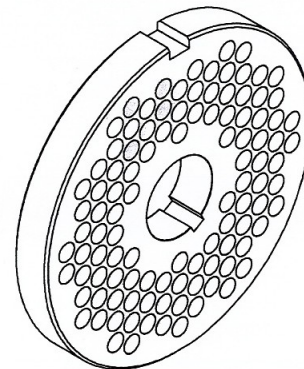

1427 Western Ave
 Sheldon, IA 51201
 1-800-443-0557 (712) 324-5391
 Fax (712) 324-5394
 www.rome-ltd.com

Rome Replacement Plates for 8" Weiler

Plate Model # 6083, 2" Threaded Center

Hole Size	OEM Part No.	Rome Part No.
1/16"	105-1019	S104571
5/64"	105-0060	S104330
3/32"	105-1000	S105796
7/64"	105-1001	S104392
1/8"	105-1002	S104866
5/32"	105-1004	S102005
3/16"	105-1005	S105007
7/32"	105-1006	S105791
1/4"	105-1007	S102463
5/16"	105-1008	S104599
3/8"	105-1009	S102057
7/16"	105-1010	S105890
1/2"	105-1011	S102979
5/8"	105-1012	S104854
3/4"	105-1013	S103324
7/8"	105-1014	S102132
1"	105-1015	S102884
1-1/4"	105-1016	S106743
1-1/2"	105-1017	S102507
1-3/4"	105-1017	S106608
2"	105-1018	S103993
2 HK	105-1122	S105902
3 HK	N/A	S106275
3 HK-TD	105-1021	S104256
4 HK	105-1134	S103686
6 HK-TD	105-1146	S104983
8 HK	N/A	S102358

Plate Model # 6084, 2-1/8" Keyed Center

Hole Size	OEM Part No.	Rome Part No.
1/16"	105-1067	S106390
5/64"	105-1046	S103271
3/32"	105-1047	S104337
7/64"	105-1048	S105840
1/8"	105-1049	S104188
9/64"	105-1049	S104538
5/32"	105-1050	S105225
3/16"	105-1051	S103915
7/32"	105-1068	S106169
1/4"	105-1052	S105785
5/16"	105-1053	S102466
3/8"	105-1054	S105797
1/2"	105-1055	S106739
5/8"	105-1056	S105968
3/4"	105-1057	S104105
7/8"	105-0600	S108296
1"	105-1058	S105536
1-1/4"	105-1059	S102194
1-1/2"	105-1060	S106023
1-3/4"	N/A	S103639
2"	105-1061	S104450
2 HK	N/A	S103226
3 HK	N/A	S107410
3 HK-TD	105-1063	S107290
4 HK	N/A	S105642
6 HK	N/A	S104464
8 HK	N/A	S109125

Authorized Dealer:

** All above part number plates are a Premium Material, other types available upon request.

** Please call 1-800-443-0557 for a quote on other size plates.