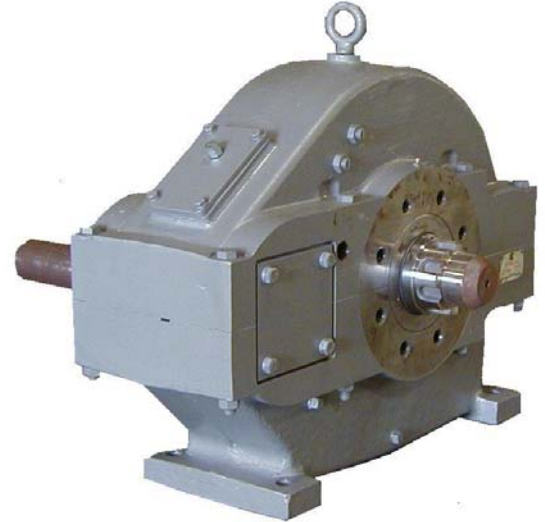

1427 Western Ave
 Sheldon, IA 51201
 1-800-443-0557 (712) 324-5391
 Fax (712) 324-5394
 www.rome-ltd.com

Rome Gearbox's

Rome offers New complete gearbox's and rebuilding services for all Weiler style grinders. Rome's gearbox cases are made of cast steel which give it more strength and allows for rebuilding of case flanges in the event that there is major bearing wear. All gearbox's come standard with class 10 gears for better strength, and are epoxy painted.

Complete rebuilding services are available for all Weiler style Gearbox's, along with complete repair kit's. Repair kits are available with or without main shafts.

New Rome Gearbox's

| Rome # | OEM # | Description |
|---------|----------|----------------------------|
| R200773 | 114-1014 | 1780-6HB Complete Gearbox |
| R200761 | 114-1115 | 1398-5HA Complete Gearbox |
| R200762 | 114-1116 | 1398-5HB Complete Gearbox |
| R200779 | 114-1113 | 1992-5HA Complete Gearbox |
| R200780 | 114-1114 | 1992-5HB Complete Gearbox |
| R200787 | 114-0639 | 16123-5HC Complete Gearbox |