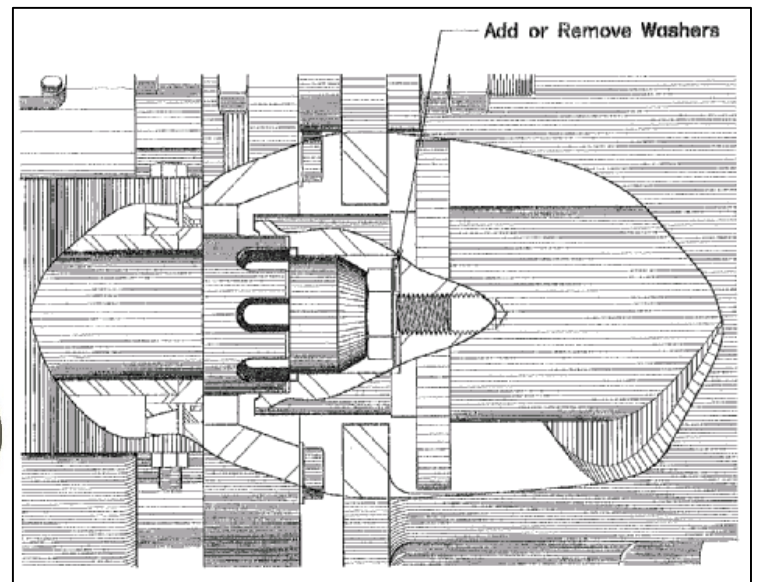

1427 Western Ave
 Sheldon, IA 51201
 1-800-443-0557 (712) 324-5391
 Fax (712) 324-5394
 www.rome-ltd.com

Rome Thrust Bolts & Spacers for Weiler Style Grinders

THRUST BOLTS:

<u>Rome Part No.</u>	<u>OEM Part No.</u>	<u>Description</u>
S106150	109-0606	Thrust Bolt
S105235	109-0607	Thrust Bolt
S108870	109-1038	Thrust Bolt
S109063	109-1039	Thrust Bolt

SPACER WASHERS:

<u>Rome Part No.</u>	<u>OEM Part No.</u>	<u>Description</u>
R200768	109-1614	Adjustment Washer 1/8" / Use w PN# S106150 & S105235
S102159	109-1615	Adjustment Washer 1/16" / Use w PN# S106150 & S105235
R200629	109-2422	Adjustment Washer 3/16" / Use w PN# S108870 & S109063
R200630	109-2423	Adjustment Washer 1/8" / Use w PN# S108870 & S109063